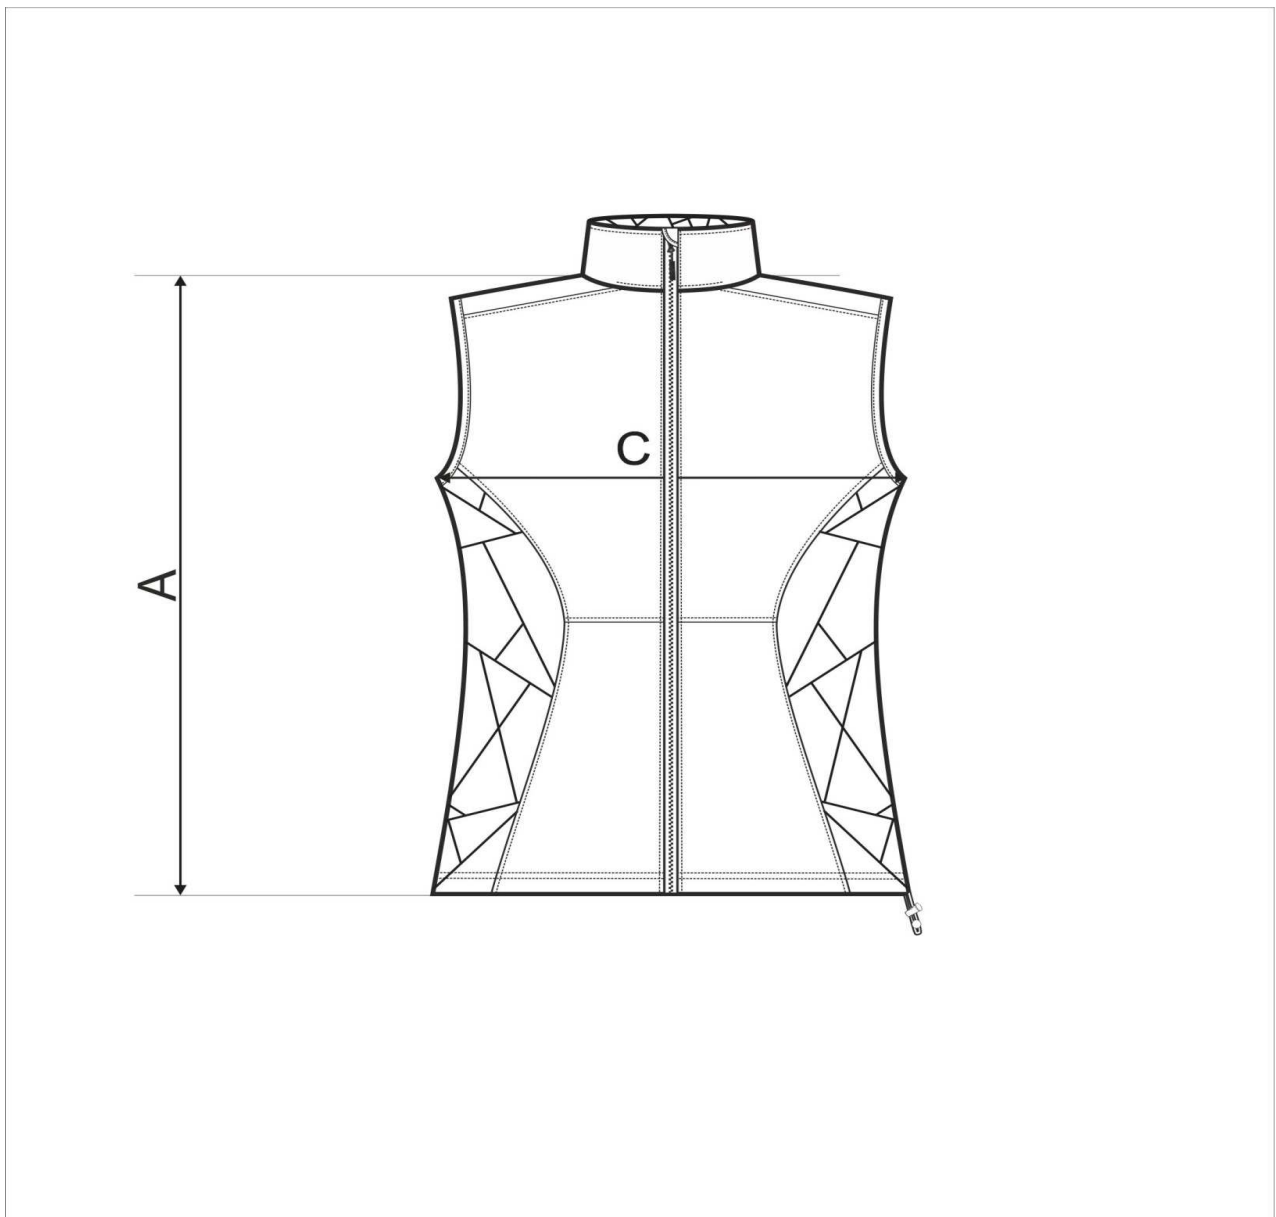

SIZE SPECIFICATION							ORIGINAL	
Commodity	Ladies Vest Vision							
Code	516							
size [cm]		S	M	L	XL	2XL		
A		61	62	63	64	65		
C		46	50	54	60	66		

All size specifications listed are in cm. Accepted tolerance of up to +/- 5%.

SIZE SPECIFICATION							NEW	
Commodity	Ladies Vest Vision							
Code	516							
size [cm]	S	M	L	XL	2XL			
A	61	62	63	64	65			
C	46	50	54	60	66			

All size specifications listed are in cm. Accepted tolerance of up to + / - 5%.