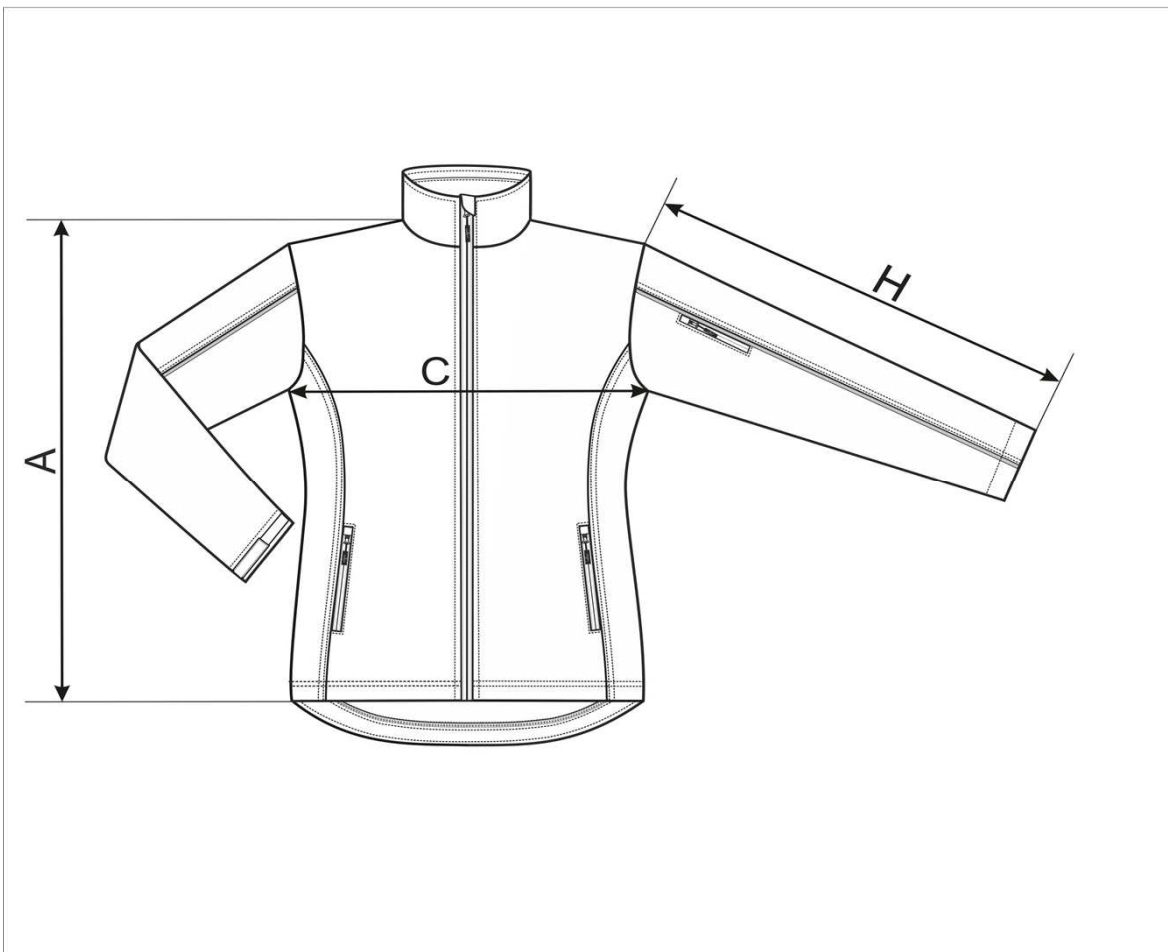

SIZE SPECIFICATION - NEW!								
Commodity	Ladies Softshell Jacket							
Code	510							
size [cm]		S	M	L	XL	2XL		
A		61	63	65	67	68		
C		50	54	58	64	70		
H		59	60	61	63	64		

All size specifications listed are in cm. Accepted tolerance of up to +/- 5%.

SIZE SPECIFICATION								
Commodity	Ladies Softshell Jacket							
Code	510							
size [cm]		S	M	L	XL	2XL		
A		61	62	63	64	65		
C		50	54	58	64	70		
H		59	60	61	63	64		

All size specifications listed are in cm. Accepted tolerance of up to + / - 5%.