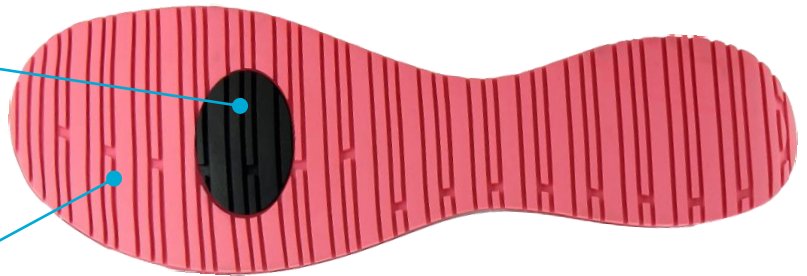

Candy

CE-standard
CE EN 20347 certified.

Coolmax®-lining

Keeps your feet cool and draws perspiration away from the skin.

Easy maintenance

The none lycra part of the shoe can easily be cleaned with a damp cloth.

Shock absorbing

The midsole in EVA garantees shock absorption.

Lycra

The shoe exists mainly of very flexible lycra. This ultra soft material adjusts to any foot.

Ultra light

The midsole in EVA is very light, flexible and shock absorbing. The average shoe weight is 250 gram or 8.81 oz.

Renewable insole

Renewable insole with Coolmax®. You can easily replace the insole regularly with our ultra comfortable insole OXYFOAM of use your own orthopedic insoles.

Anti-static ESD

The shoe features a plug that improves the dissipation of static electricity and meets the ESD standard.

Slip resistant SRC

The rubber outsole provides excellent grip, both on wet and dry floors and complies with the SRC standard.

Usage

Suitable for those who walk and stand for a long time daily. So recommended for: