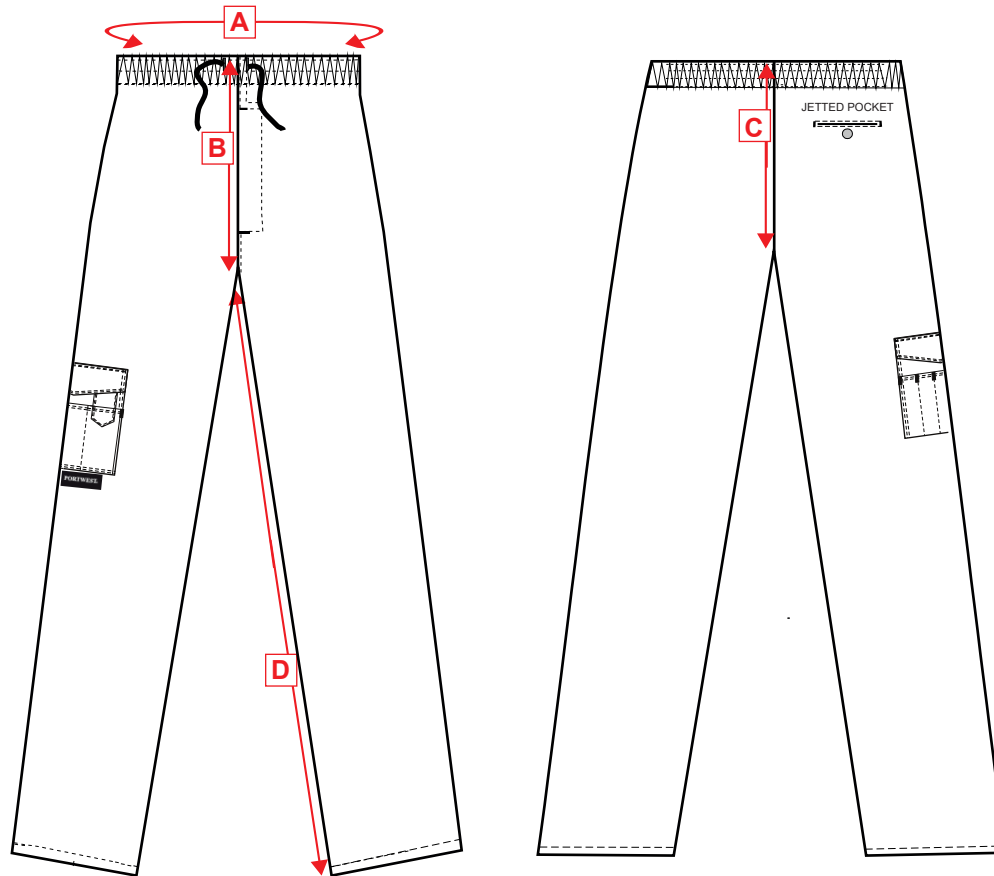

STYLE NO: C078

DESCRIPTION: Chester Chefs Trouser

FABRIC: 100% Cotton 190g

COLOUR: Blue/White Check

Measurements							
		S	M	L	XL	XXL	XXXL
Waist RELAXED	A	65	73	81	89	97	105
Front Rise (incl waistband)	B	30	31	32	33	34	35
Back Rise (incl waistband)	C	38.5	39.5	40.5	41.5	42.5	43.5
Inside Leg	D	79	79	79	79	79	79